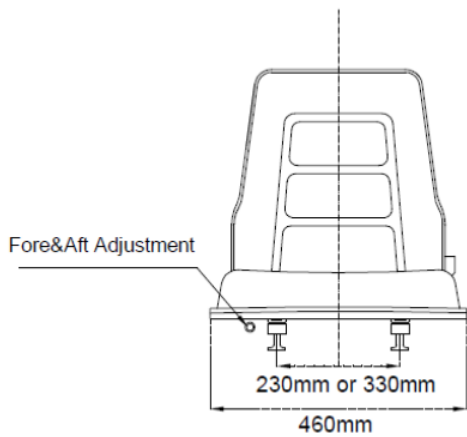

Forklift Seat With Adjustable Back Rest

KM Part#	KM1160	Accessories	
Features	Ergonomic Design	Seat Belts - Refer Page 8. For Full Seat Belt Options	
	80 Degree Fold Down Back Rest	Adjustable Arm Rests	KM1004
	Adjustable Slide Rails	Seat Switch (Pad Style)	KM1170
	Popular Mounting Sizes	Seat Cushion (Base includes Switch)	KM1162
	Easily Replaceable Cushions	Seat Cushion (Back Rest)	KM1150
		Slide Rail Kit	KM1176

Suspension Forklift Seat

KM Part#	KM1193	Accessories	
Features	Suspension Seat	Seat Belts - Refer Page 8. For Full Seat Belt Options	
	Ergonomic Design	Adjustable Arm Rests	KM1004
	8 Degree Adjustable Back Rest	Seat Switch (Pad Style)	KM1170
	Adjustable Slide Rails	Seat Cushion (Base includes Switch)	KM1162
	Weight Adjustment Handle	Seat Cushion (Back Rest)	KM1150
	Popular Mounting Sizes	Slide Rail Kit	KM1176
	Easily Replaceable Cushions		