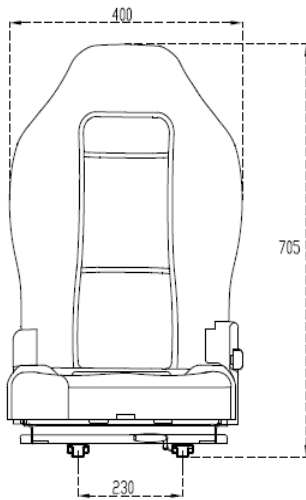

Narrow Design Forklift Seat

KM Part#	KM1132	Accessories	
Features	Ergonomic Design	Retractable Seat Belt includes switch	KM1157
	60 Degree Adjustable Back Rest	Seat Belts - Refer Page 8. For Full Seat Belt Options	
	Adjustable Slide Rails	Seat Switch	KM1166
	Popular Mounting Sizes	Seat Cushion (Base includes Switch)	KM1165
	Easily Replaceable Cushions	Seat Cushion (Back Rest)	KM1153
	Damper Weight Adjustment 40-150Kg	Slide Rail Kit	KM1177
	Retractable Safety Belt with Switch		
	Seat Cushion Base with Seat Switch		
	Document Holder		
	Mounting Bolt Kit