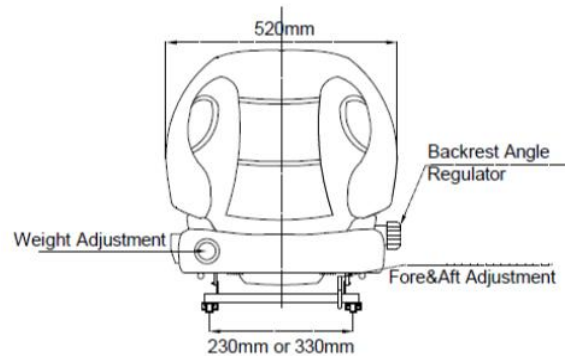

Winged Back Suspension Seat with Dust Proof Mantle

KM Part#	KM1247	Accessories	
Features	Suspension Seat (Winged Back)	Retractable Seat Belt includes switch	KM1155
	Mechanical Suspension Intergrated In Cushion	Seat Belts - Refer Page 8. For Full Seat Belt Options	
	Ergonomic Design	Seat Switch	KM1166
	Adjustable Slide Rails	Seat Cushion (Base includes Switch)	KM1163
	Weight Adjustment Knob	Seat Cushion (Back Rest)	KM1151
	Back Rest Adjustment +/-45 Degrees	Slide Rail Kit	KM1177
	Easily Replaceable Cushions		
	Retractable Safety Belt with Switch		
	Seat Cushion Base with Seat Switch		
	Document Holder		
	Seat Rated 130kg		
	Mounting Bolt Kit		
	Dust Proof Mantle