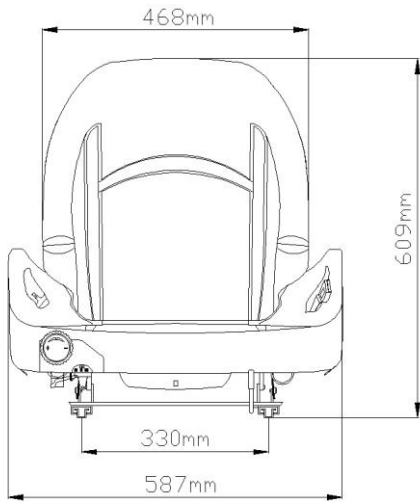

Winged Side Suspension Seat

KM Part#	KM1248	Accessories	
Features	Suspension Seat (Winged Sides)	Retractable Seat Belt includes switch	KM1156
	Mechanical Suspension Intergrated In Cushion	Seat Belts - Refer Page 8. For Full Seat Belt Options	
	Ergonomic Design	Seat Switch	KM1166
	Adjustable Slide Rails	Seat Cushion (Base includes Switch)	KM1164
	Weight Adjustment Knob	Seat Cushion (Back Rest)	KM1152
	Back Rest Adjustment 60 Degrees	Slide Rail Kit	KM1177
	Easily Replaceable Cushions		
	Retractable Safety Belt with Switch		
	Seat Cushion Base with Seat Switch		
	Document Holder		
	Seat Rated 130kg		
	Mounting Bolt Kit		
	Dust Proof Mantle