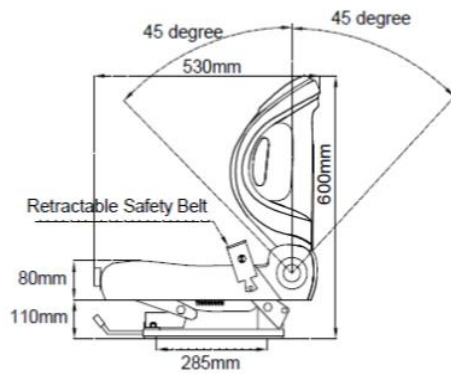

Winged Back Suspension Seat with Dust Proof Mantle

KM Part#	KM1247	Accessories	
Features	Suspension Seat (Winged Back)	Retractable Seat Belt includes switch	KM1155
	Mechanical Suspension Intergrated In Cushion	Seat Belts - Refer Page 8. For Full Seat Belt Options	
	Ergonomic Design	Seat Switch	KM1166
	Adjustable Slide Rails	Seat Cushion (Base includes Switch)	KM1163
	Weight Adjustment Knob	Seat Cushion (Back Rest)	KM1151
	Back Rest Adjustment +/-45 Degrees	Slide Rail Kit	KM1177
	Easily Replaceable Cushions		
	Retractable Safety Belt with Switch		
	Seat Cushion Base with Seat Switch		
	Document Holder		
	Seat Rated 130kg		
	Mounting Bolt Kit		
	Dust Proof Mantle