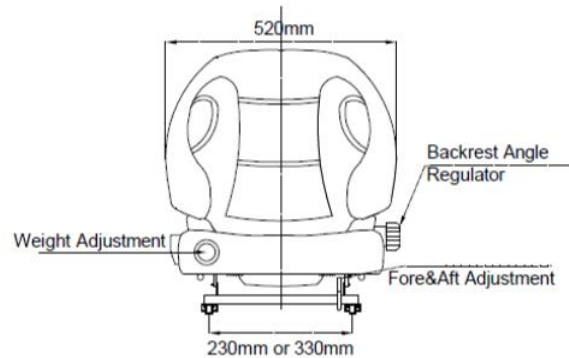

Winged Back Suspension Seat

KM Part#	KM1246	Accessories	
Features	Suspension Seat (Winged Back)	Retractable Seat Belt includes switch	KM1155
	Mechanical Suspension Intergrated In Cushion	Seat Belts - Refer Page 8. For Full Seat Belt Options	
	Ergonomic Design	Seat Switch	KM1166
	Adjustable Slide Rails	Seat Cushion (Base includes Switch)	KM1163
	Weight Adjustment Knob	Seat Cushion (Back Rest)	KM1151
	Back Rest Adjustment +/-45 Degrees	Slide Rail Kit	KM1177
	Easily Replaceable Cushions		
	Retractable Safety Belt with Switch		
	Seat Cushion Base with Seat Switch		
	Document Holder		
	Seat Rated 130kg		
	Mounting Bolt Kit