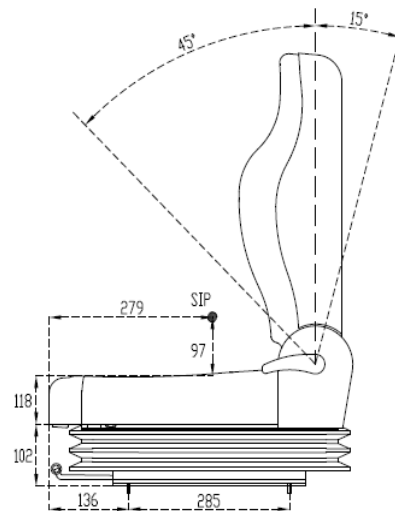

Narrow Design Suspension Forklift Seat

KM Part#	KM1133	Accessories	
Features	Suspension Seat Narrow Design	Retractable Seat Belt includes switch	KM1157
	Ergonomic Design	Seat Belts - Refer Page 8. For Full Seat Belt Options	
	60 Degree Adjustable Back Rest	Seat Switch	KM1166
	Adjustable Slide Rails	Seat Cushion (Base includes Switch)	KM1165
	Popular Mounting Sizes	Seat Cushion (Back Rest)	KM1153
	Easily Replaceable Cushions	Slide Rail Kit	KM1177
	Damper Weight Adjustment 40-150Kg		
	Retractable Safety Belt with Switch		
	Seat Cushion Base with Seat Switch		
	Document Holder		
	Mounting Bolt Kit