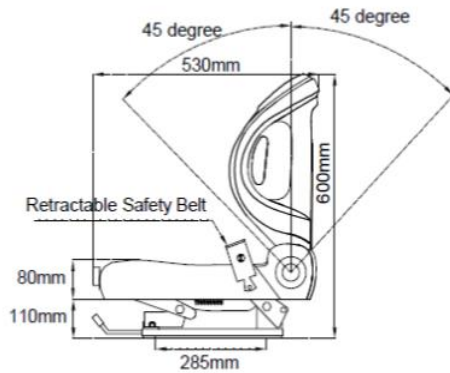

Winged Back Suspension Seat

KM Part#	KM1246	Accessories	
Features	Suspension Seat (Winged Back)	Retractable Seat Belt includes switch	KM1155
	Mechanical Suspension Intergrated In Cushion	Seat Belts - Refer Page 8. For Full Seat Belt Options	
	Ergonomic Design	Seat Switch	KM1166
	Adjustable Slide Rails	Seat Cushion (Base includes Switch)	KM1163
	Weight Adjustment Knob	Seat Cushion (Back Rest)	KM1151
	Back Rest Adjustment +/-45 Degrees	Slide Rail Kit	KM1177
	Easily Replaceable Cushions		
	Retractable Safety Belt with Switch		
	Seat Cushion Base with Seat Switch		
	Document Holder		
	Seat Rated 130kg		
	Mounting Bolt Kit