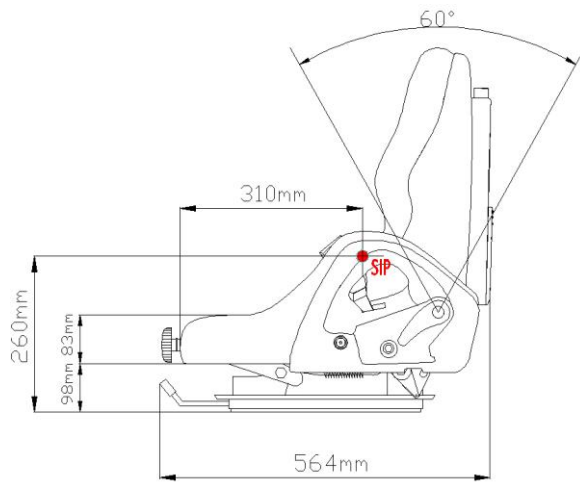

Winged Side Suspension Seat

KM Part#	KM1248	Accessories	
Features	Suspension Seat (Winged Sides)	Retractable Seat Belt includes switch	KM1156
	Mechanical Suspension Intergrated In Cushion	Seat Belts - Refer Page 8. For Full Seat Belt Options	
	Ergonomic Design	Seat Switch	KM1166
	Adjustable Slide Rails	Seat Cushion (Base includes Switch)	KM1164
	Weight Adjustment Knob	Seat Cushion (Back Rest)	KM1152
	Back Rest Adjustment 60 Degrees	Slide Rail Kit	KM1177
	Easily Replaceable Cushions		
	Retractable Safety Belt with Switch		
	Seat Cushion Base with Seat Switch		
	Document Holder		
	Seat Rated 130kg		
	Mounting Bolt Kit		
	Dust Proof Mantle