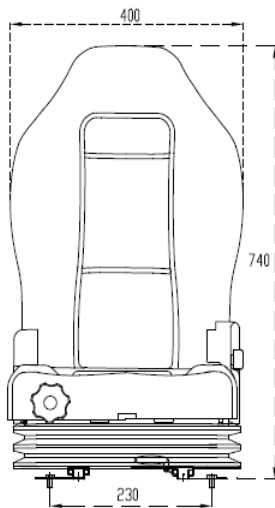

Narrow Design Suspension Forklift Seat

KM Part#	KM1133	Accessories	
Features	Suspension Seat Narrow Design	Retractable Seat Belt includes switch	KM1157
	Ergonomic Design	Seat Belts - Refer Page 8. For Full Seat Belt Options	
	60 Degree Adjustable Back Rest	Seat Switch	KM1166
	Adjustable Slide Rails	Seat Cushion (Base includes Switch)	KM1165
	Popular Mounting Sizes	Seat Cushion (Back Rest)	KM1153
	Easily Replaceable Cushions	Slide Rail Kit	KM1177
	Damper Weight Adjustment 40-150Kg		
	Retractable Safety Belt with Switch		
	Seat Cushion Base with Seat Switch		
	Document Holder		
	Mounting Bolt Kit