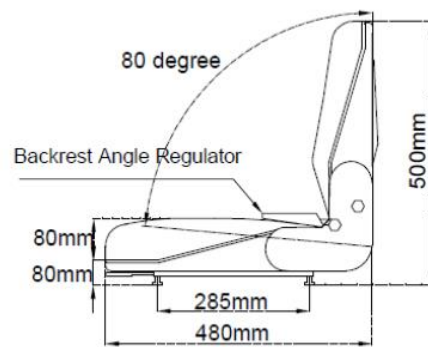

Forklift Seat With Adjustable Back Rest

KM Part#	KM1160	Accessories	
Features	Ergonomic Design	Seat Belts - Refer Page 8. For Full Seat Belt Options	
	80 Degree Fold Down Back Rest	Adjustable Arm Rests	KM1004
	Adjustable Slide Rails	Seat Switch (Pad Style)	KM1170
	Popular Mounting Sizes	Seat Cushion (Base includes Switch)	KM1162
	Easily Replaceable Cushions	Seat Cushion (Back Rest)	KM1150
		Slide Rail Kit	KM1176