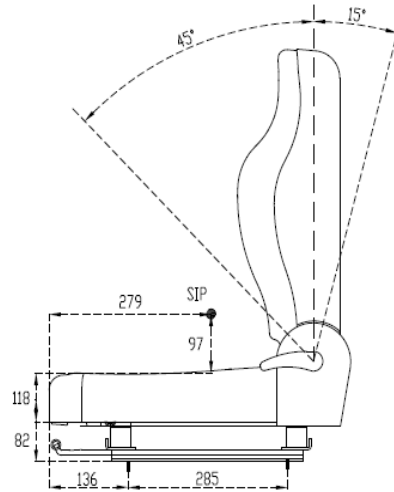

Narrow Design Forklift Seat

KM Part#	KM1132	Accessories	
Features	Ergonomic Design	Retractable Seat Belt includes switch	KM1157
	60 Degree Adjustable Back Rest	Seat Belts - Refer Page 8. For Full Seat Belt Options	
	Adjustable Slide Rails	Seat Switch	KM1166
	Popular Mounting Sizes	Seat Cushion (Base includes Switch)	KM1165
	Easily Replaceable Cushions	Seat Cushion (Back Rest)	KM1153
	Damper Weight Adjustment 40-150Kg	Slide Rail Kit	KM1177
	Retractable Safety Belt with Switch		
	Seat Cushion Base with Seat Switch		
	Document Holder		
	Mounting Bolt Kit